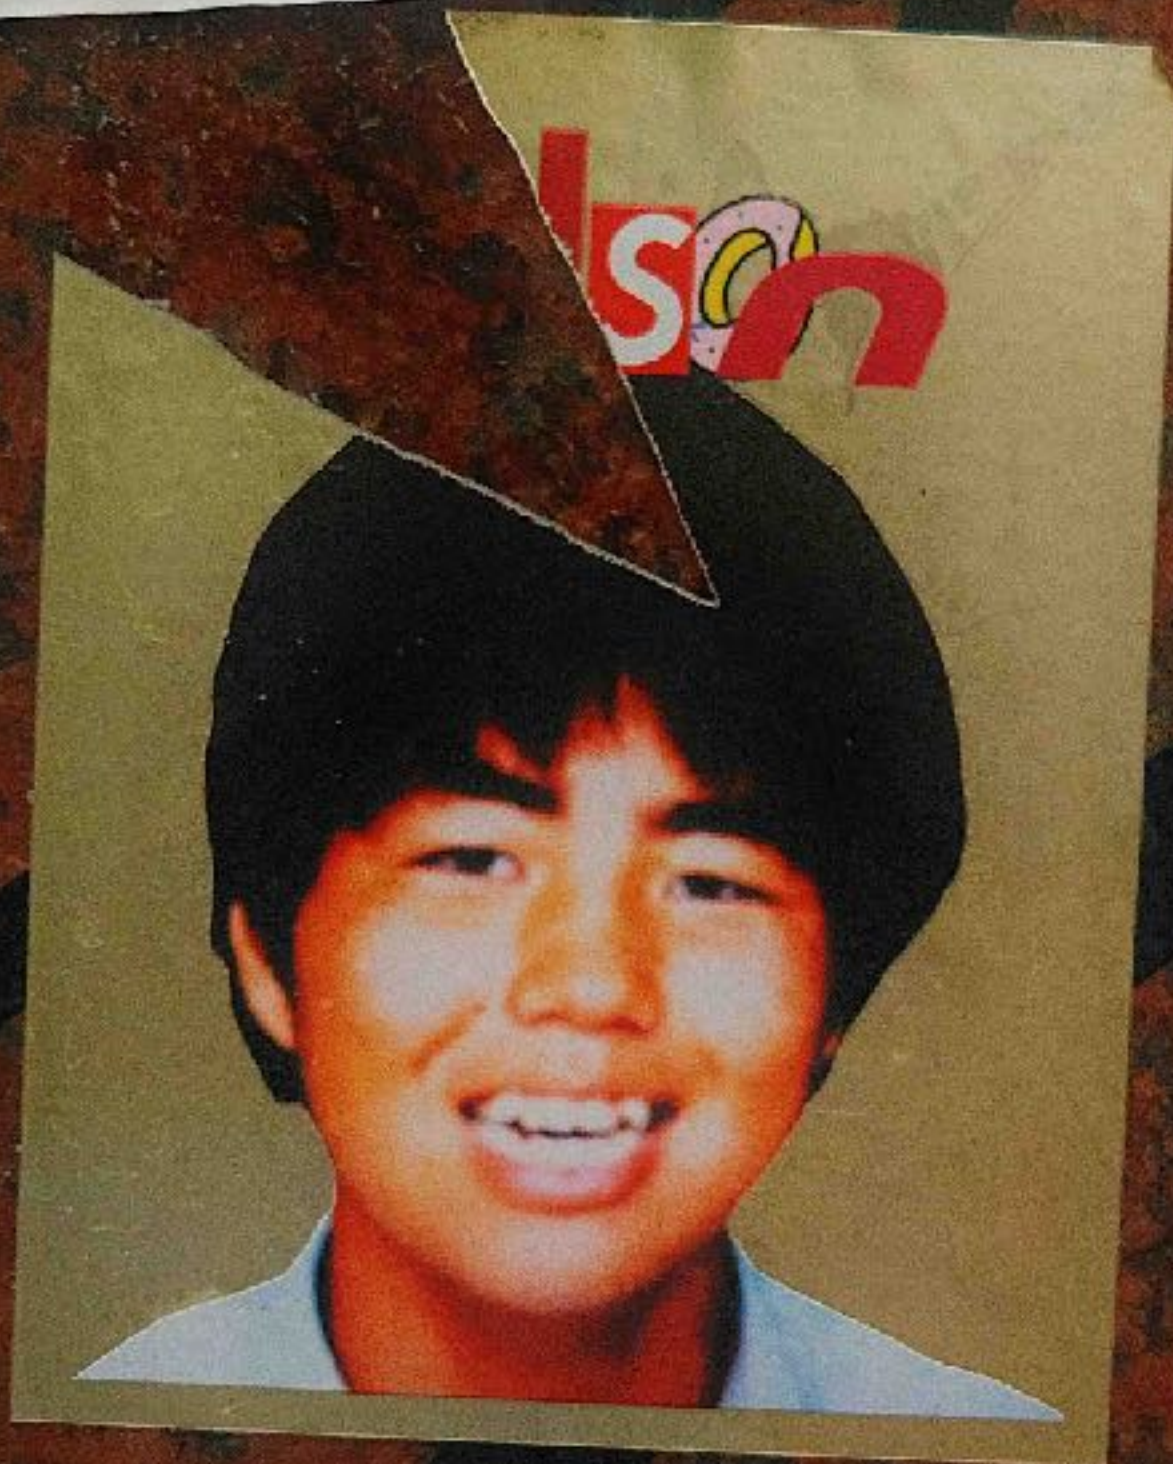

ケイタイでも出来る! MG

アロギア

HELLO
name is